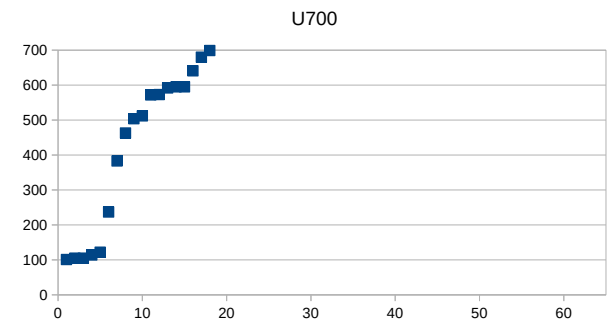

2025 player ratings with 2026 prize groups

+ 11 Unrated players in 2025; A senior section for ages 50+ is added for 2026