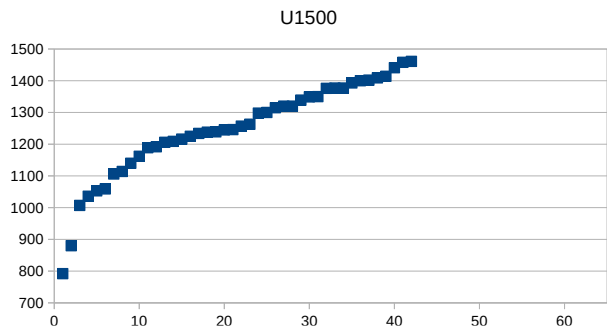

2025 player ratings with 2026 prize groups

+ 11 Unrated players in 2025; A senior section for ages 50+ is added for 2026