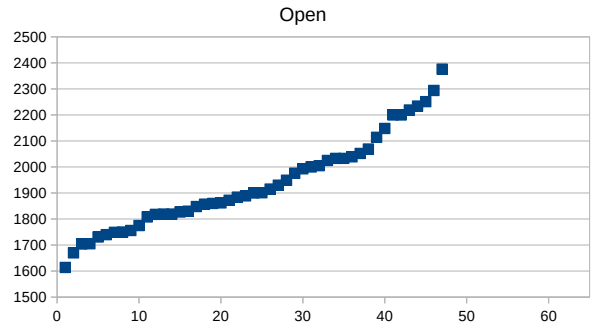

2025 player ratings with 2026 prize groups

+ 11 Unrated players in 2025; A senior section for ages 50+ is added for 2026