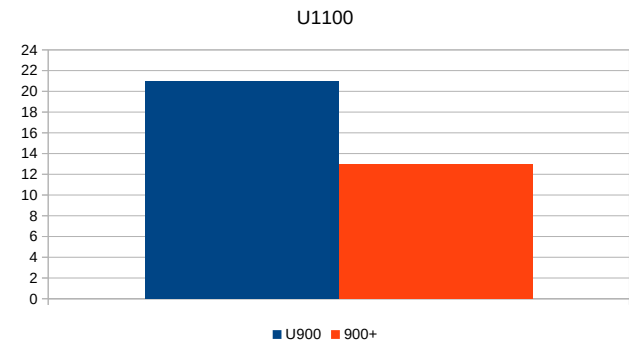

2025 player ratings with 2026 prize groups

+ 11 Unrated players in 2025; A senior section for ages 50+ is added for 2026