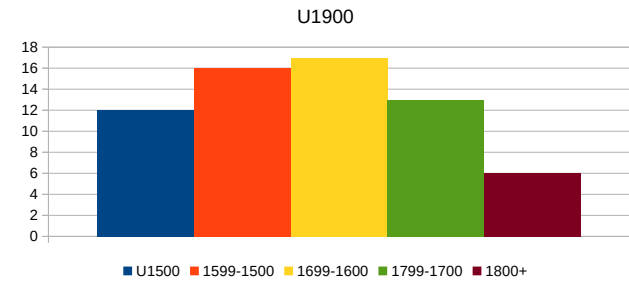

2025 player ratings with 2026 prize groups

+ 11 Unrated players in 2025; A senior section for ages 50+ is added for 2026