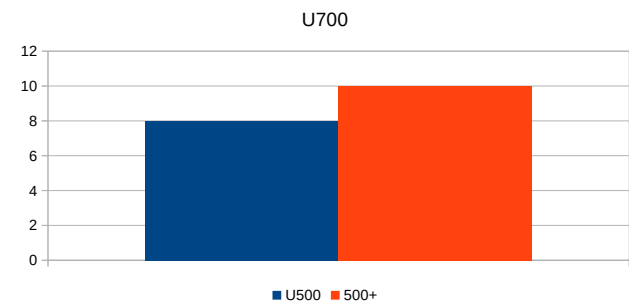

2025 player ratings with 2026 prize groups

+ 11 Unrated players in 2025; A senior section for ages 50+ is added for 2026