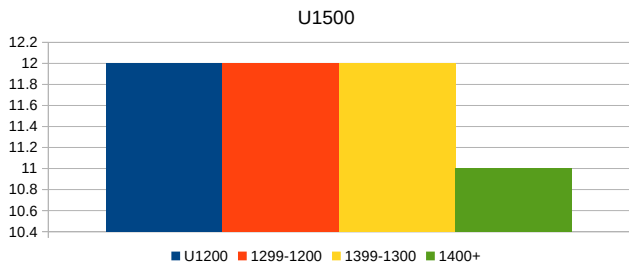

2025 player ratings with 2026 prize groups

+ 11 Unrated players in 2025; A senior section for ages 50+ is added for 2026