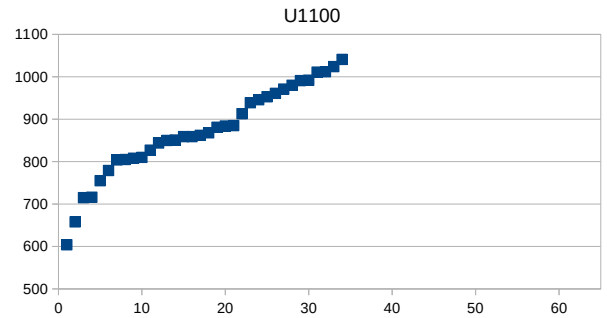

2025 player ratings with 2026 prize groups

+ 11 Unrated players in 2025; A senior section for ages 50+ is added for 2026