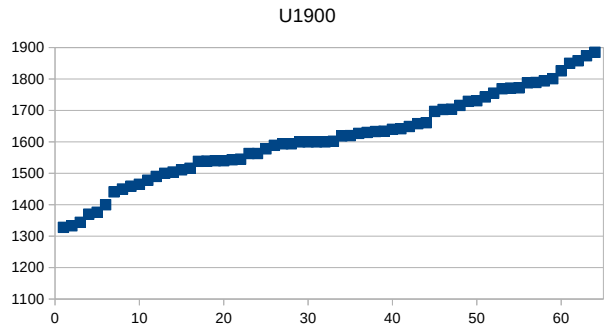

2025 player ratings with 2026 prize groups

+ 11 Unrated players in 2025; A senior section for ages 50+ is added for 2026