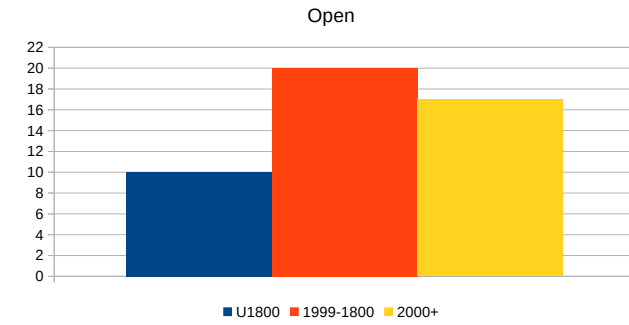

2025 player ratings with 2026 prize groups

+ 11 Unrated players in 2025; A senior section for ages 50+ is added for 2026